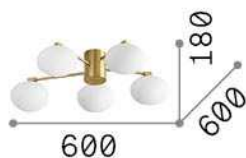

General info

Indoor - Ceiling lamps

Ean	8021696316697
Item	HERMES PL5 D60 OTTONE
Installation	Ceiling lamps
Guarantee	5 years
Gross weight	3.31 kg
Volume	0.020873 m ³

Technical info

Net weight	2.7 kg
Insulation class	II
Protection index	IP20
Compliance	CE
Operating temperature	0° ~ +40 °C
Dimmer	Determined by the light bulb
Power output	220-240 V AC
Power supply	Not required

Source info

Integrated source	Light bulb (included)
Replaceable source	Replaceable
Power	G9 max 5 x 28 W
Emission	Direct
Max consumption	-
Bulb included	1 - E14 OLIVA 4W 3000K CRI80 SATIN