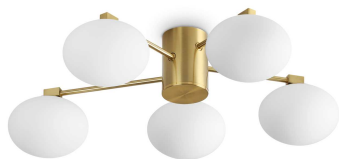

General info

Indoor - Ceiling lamps

Ean	8021696316697
Item	HERMES PL5 D60 OTTONE
Installation	Ceiling lamps
Guarantee	5 years
Gross weight	3.31 kg
Volume	0.020873 m ³

Technical info

Net weight	2.7 kg
Insulation class	II
Protection index	IP20
Compliance	CE
Operating temperature	0° ~ +40 °C
Dimmer	Determined by the light bulb
Power output	220-240 V AC
Power supply	Not required

Source info

Integrated source	Light bulb (included)
Replaceable source	Replaceable
Power	G9 max 5 x 28 W
Emission	Direct
Max consumption	-
Bulb included	1 - E14 OLIVA 4W 3000K CRI80 SATIN