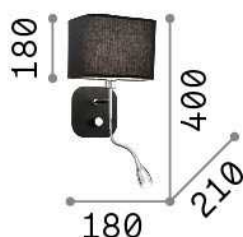

## Indoor - Wall lamps

<b>Ean</b>	8021696124162
<b>Item</b>	HOLIDAY AP2 BIANCO
<b>Installation</b>	Wall lamps
<b>Guarantee</b>	5 years
<b>Gross weight</b>	0.9 kg
<b>Volume</b>	0.011109 m <sup>3</sup>

## Source info

<b>Integrated source</b>	Light bulb (not included), Integrated LED module
<b>Replaceable source</b>	Replaceable (LED: by qualified operators only)
<b>Power</b>	E14/LED max 1 x 40W / 1.5 W
<b>Emission</b>	Diffuse + Direct
<b>Max consumption</b>	max 40W / LED 1.5 W
<b>Features LED</b>	LED SMD BRIDGELUX
<b>CCT LED</b>	3000 K
<b>Duration LED (t. 25°c)</b>	20000 h
<b>CRI</b>	> 80
<b>Light beam</b>	23°
<b>Light beam flux</b>	55 lm
<b>Useful light flux</b>	LED 45 lm
<b>Photobiological risk</b>	2
<b>Bulb included</b>	1 - E14 OLIVA 4W 3000K CRI80 SATIN