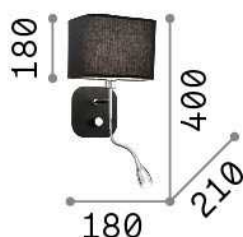

General info

Indoor - Wall lamps

Ean	8021696124179
Item	HOLIDAY AP2 NERO
Installation	Wall lamps
Guarantee	5 years
Gross weight	0.9 kg
Volume	0.011109 m ³

Technical info

Net weight	0.64 kg
Insulation class	I
Protection index	IP20
Compliance	CE
Operating temperature	0° ~ +40 °C
Dimmer	NO, On-Off
Power output	100-240 V AC 50/60 Hz Integrated switch button
Power supply	In-built, included Replaceable (by qualified operators only), electronic
Adjustability	YES

Source info

Integrated source	Light bulb (not included), Integrated LED module
Replaceable source	Replaceable (LED: by qualified operators only)
Power	E14/LED max 1 x 40W / 1.5 W
Emission	Diffuse + Direct
Max consumption	max 40W / LED 1.5 W
Features LED	LED SMD BRIDGELUX
CCT LED	3000 K
Duration LED (t. 25°C)	20000 h
CRI	> 80
Light beam	23°
Light beam flux	55 lm
Useful light flux	LED 45 lm
Photobiological risk	2
Bulb included	1 - E14 OLIVA 4W 3000K CRI80 SATIN