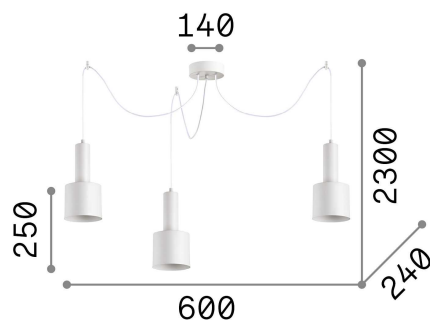

General info

Indoor - Suspensions

Ean	8021696231594
Item	HOLLY SP3 NERO
Installation	Suspensions
Guarantee	5 years
Gross weight	3.5 kg
Volume	0.025375 m ³

Technical info

Net weight	2.74 kg
Insulation class	II
Protection index	IP20
Compliance	CE
Operating temperature	0° ~ +40 °C
Dimmer	Determined by the light bulb
Power output	220-240 V AC
Power supply	Not required

Source info

Integrated source	Light bulb (not included)
Replaceable source	No
Power	E27 max 3 x 60 W
Emission	Direct
Max consumption	-