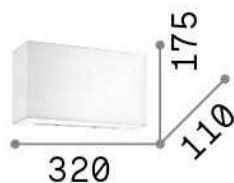

General info

Indoor - Wall lamps

Ean	8021696152851
Item	HOTEL AP1 BIANCO
Installation	Wall lamps
Guarantee	5 years
Gross weight	1.54 kg
Volume	0.016576 m ³

Technical info

Net weight	1.23 kg
Insulation class	I
Protection index	IP20
Compliance	CE
Operating temperature	0° ~ +40 °C
Dimmer	Determined by the light bulb
Power output	220-240 V AC
Power supply	-