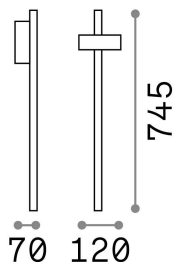

## Outdoor - Floor lamps

<b>Ean</b>	8021696251226
<b>Item</b>	HUB PT H074
<b>Installation</b>	Floor lamps
<b>Guarantee</b>	5 years
<b>Gross weight</b>	0.95 kg
<b>Volume</b>	0.00825 m <sup>3</sup>

## Source info

<b>Integrated source</b>	Integrated LED module
<b>Replaceable source</b>	Replaceable (by qualified operators only)
<b>Power</b>	4,5 W
<b>Emission</b>	Direct
<b>Max consumption</b>	max 4,50 W
<b>Features LED</b>	LED COB CREE
<b>CCT LED</b>	3000 K
<b>Duration LED (t. 25°C)</b>	30000 h
<b>CRI</b>	> 80
<b>Light beam</b>	38°
<b>Light beam flux</b>	410 lm
<b>Useful light flux</b>	250 lm
<b>Photobiological risk</b>	1