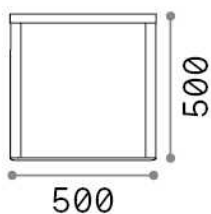

General info

Outdoor - Floor lamps

Ean	8021696300641
Item	IPOSTESI PT H50 BIANCO
Installation	Floor lamps
Guarantee	5 years
Gross weight	6.36 kg
Volume	0.137853 m ³

Technical info

Net weight	4.94 kg
Insulation class	I
Protection index	IP44
Compliance	CE
Operating temperature	-
Dimmer	NO, On-Off
Power output	220-240 V AC 50/60 Hz Integrated switch button
Power supply	Separate, included Replaceable (by qualified operators only), electronic

Source info

Integrated source	Integrated LED module
Replaceable source	No
Power	LED 16 W
Emission	Indirect
Max consumption	max 16,00 W
Features LED	LED SMD
CCT LED	3000 K
Duration LED (t. 25°C)	30000 h
CRI	> 80
Light beam	115°
Light beam flux	1800 lm
Useful light flux	1440 lm
Photobiological risk	EXEMPT
Bulb included	1 - E14 OLIVA 4W 3000K CRI80 SATIN