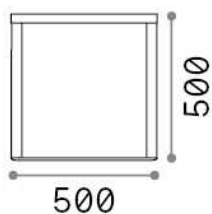

General info

Outdoor - Floor lamps

Ean	8021696300658
Item	IPOSTESI PT H50 NERO
Installation	Floor lamps
Guarantee	5 years
Gross weight	6.36 kg
Volume	0.137853 m ³

Technical info

Net weight	4.94 kg
Insulation class	I
Protection index	IP44
Compliance	CE
Operating temperature	-
Dimmer	NO, On-Off
Power output	220-240 V AC 50/60 Hz Integrated switch button
Power supply	Separate, included Replaceable (by qualified operators only), electronic

Source info

Integrated source	Integrated LED module
Replaceable source	No
Power	LED 16 W
Emission	Indirect
Max consumption	max 16,00 W
Features LED	LED SMD
CCT LED	3000 K
Duration LED (t. 25°C)	30000 h
CRI	> 80
Light beam	115°
Light beam flux	1800 lm
Useful light flux	1440 lm
Photobiological risk	EXEMPT
Bulb included	1 - E14 OLIVA 4W 3000K CRI80 SATIN