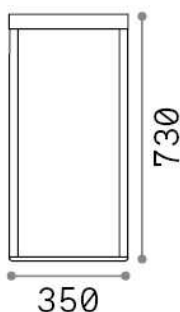

## Outdoor - Floor lamps

<b>Ean</b>	8021696282251
<b>Item</b>	IPOSTESI PT H73 NERO
<b>Installation</b>	Floor lamps
<b>Guarantee</b>	5 years
<b>Gross weight</b>	7.34 kg
<b>Volume</b>	0.104063 m <sup>3</sup>

## Source info

<b>Integrated source</b>	Integrated LED module
<b>Replaceable source</b>	No
<b>Power</b>	LED 16 W
<b>Emission</b>	Indirect
<b>Max consumption</b>	max 16,00 W
<b>Features LED</b>	LED SMD
<b>CCT LED</b>	3000 K
<b>Duration LED (t. 25°C)</b>	30000 h
<b>CRI</b>	> 80
<b>Light beam</b>	115°
<b>Light beam flux</b>	1800 lm
<b>Useful light flux</b>	1440 lm
<b>Photobiological risk</b>	EXEMPT
<b>Bulb included</b>	1 - E14 OLIVA 4W 3000K CRI80 SATIN