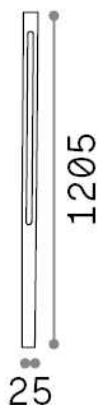

General info

Outdoor - Floor lamps

Ean	8021696306797
Item	JEDI PT H120 ANTRACITE
Installation	Floor lamps
Guarantee	5 years
Gross weight	1.33 kg
Volume	0.00504 m ³

Technical info

Net weight	1.03 kg
Insulation class	II
Protection index	IP65
Compliance	CE
Operating temperature	-
Dimmer	NO, On-Off
Power output	220-240 V AC 50/60 Hz
Power supply	In-built, included NO, electronic
Accessories not included	Base for floor mounted installation

Source info

Integrated source	Integrated LED module
Replaceable source	No
Power	19 W
Emission	Direct
Max consumption	max 19,00 W
Features LED	LED SMD
CCT LED	3000 K
Duration LED (t. 25°C)	30000 h
CRI	> 80
Light beam	-
Light beam flux	2250 lm
Useful light flux	900 lm
Photobiological risk	EXEMPT