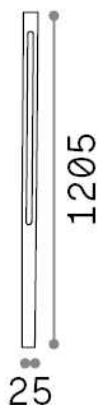

General info

Outdoor - Floor lamps

Ean	8021696293196
Item	JEDI PT H120 NERO
Installation	Floor lamps
Guarantee	5 years
Gross weight	1.33 kg
Volume	0.00504 m ³

Technical info

Net weight	1.03 kg
Insulation class	II
Protection index	IP65
Compliance	CE
Operating temperature	-
Dimmer	NO, On-Off
Power output	220-240 V AC 50/60 Hz
Power supply	In-built, included NO, electronic
Accessories not included	Base for floor mounted installation

Source info

Integrated source	Integrated LED module
Replaceable source	No
Power	19 W
Emission	Direct
Max consumption	max 19,00 W
Features LED	LED SMD
CCT LED	3000 K
Duration LED (t. 25°C)	30000 h
CRI	> 80
Light beam	-
Light beam flux	2250 lm
Useful light flux	900 lm
Photobiological risk	EXEMPT