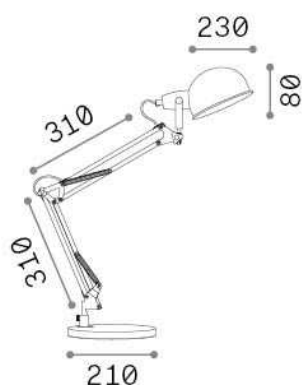

General info

Indoor - Table lamps

Ean	8021696313344
Item	JOHNNY TL1 NERO
Installation	Table lamps
Guarantee	5 years
Gross weight	4.44 kg
Volume	0.010935 m ³

Technical info

Net weight	2.4 kg
Insulation class	II
Protection index	IP20
Compliance	CE
Operating temperature	0° ~ +40 °C
Dimmer	NO
Power output	220-240 V AC Integrated switch button
Power supply	Not required

Source info

Integrated source	Light bulb (not included)
Replaceable source	No
Power	E14 max 1 x 25 W
Emission	Direct
Max consumption	-