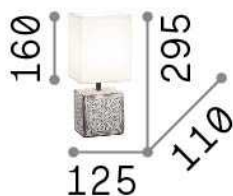

General info

Indoor - Table lamps

Indoor table lamp with in-built switch and diffuse light emission

Ean	8021696245348
Item	KALI'-1 TL1
Installation	Table
Guarantee	5 years
Gross weight	0.85 kg
Volume	0.003696 m ³

Technical info

Net weight	0.62 kg
Insulation class	II
Protection index	IP20
Compliance	CE
Operating temperature	0° ~ +40 °C
Full load efficiency	X
Dimmer	NO
Power output	220-240 V AC Integrated switch button
Power supply	Not required

Source info

Integrated source	Light bulb (not included)
Replaceable source	Replaceable
Power	E14 max 1 x 40 W
Emission	Diffuse
Max consumption	-