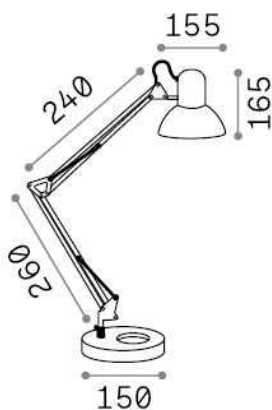

General info

Indoor - Table lamps

Ean	8021696108117
Item	KELLY TL1 BIANCO
Installation	Table lamps
Guarantee	5 years
Gross weight	1.64 kg
Volume	0.006528 m ³

Technical info

Net weight	1.51 kg
Insulation class	II
Protection index	IP20
Compliance	CE
Operating temperature	0° ~ +40 °C
Dimmer	NO
Power output	220-240 V AC Integrated switch button
Power supply	Not required

Source info

Integrated source	Light bulb (not included)
Replaceable source	No
Power	E27 max 1 x 42 W
Emission	Direct
Max consumption	-