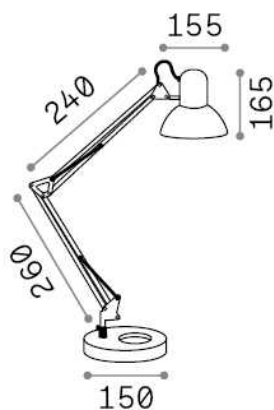

Source info

Integrated source	Light bulb (not included)
Replaceable source	No
Power	E27 max 1 x 42 W
Emission	Direct
Max consumption	-