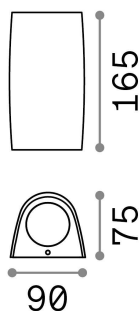

General info

Outdoor - Wall lamps

Ean	8021696147772
Item	KEOPE AP2 BIANCO
Installation	Wall lamps
Guarantee	5 years
Gross weight	0.55 kg
Volume	0.003335 m ³

Technical info

Net weight	0.45 kg
Insulation class	II
Protection index	IP55
Compliance	CE
Operating temperature	-15° ~ +45 °C
Dimmer	Determined by the light bulb
Power output	220-240 V AC
Power supply	Not required
Load resistance	IK10

Source info

Integrated source	Light bulb (included, settable CCT 2700 / 4000 K)
Replaceable source	Replaceable
Power	GU10 max 2 x 6 W
Emission	Direct + Indirect
Max consumption	-
Bulb included	1 - E14 OLIVA 4W 3000K CRI80 SATIN