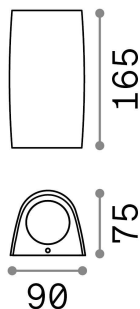

## Outdoor - Wall lamps

<b>Ean</b>	8021696147796
<b>Item</b>	KEOPE AP2 GRIGIO
<b>Installation</b>	Wall lamps
<b>Guarantee</b>	5 years
<b>Gross weight</b>	0.55 kg
<b>Volume</b>	0.003335 m <sup>3</sup>

## Source info

<b>Integrated source</b>	Light bulb (included, settable CCT 2700 / 4000 K)
<b>Replaceable source</b>	Replaceable
<b>Power</b>	GU10 max 2 x 6 W
<b>Emission</b>	Direct + Indirect
<b>Max consumption</b>	-
<b>Bulb included</b>	1 - E14 OLIVA 4W 3000K CRI80 SATIN