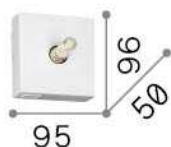

General info

Indoor - Wall lamps

Ean	8021696307442
Item	KID MAP1 NERO
Installation	Wall lamps
Guarantee	5 years
Gross weight	0.26 kg
Volume	0.00078 m ³

Technical info

Net weight	0.22 kg
Insulation class	II
Protection index	IP20
Compliance	CE
Operating temperature	0° ~ +40 °C
Dimmer	Determined by the light bulb
Power output	220-240 V AC
Power supply	Not required
Accessories not included	Decorative diffuser

Source info

Integrated source	Light bulb (included)
Replaceable source	No
Power	G9 max1 x 28 W
Emission	Diffuse
Max consumption	-
Features LED	-
CCT LED	-
Duration LED (t. 25°C)	-
CRI	-
Light beam	-
Useful light flux	-