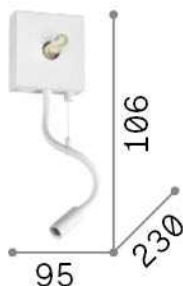

### Indoor - Wall lamps

<b>Ean</b>	8021696321578
<b>Item</b>	KID MAP2 BIANCO
<b>Installation</b>	Wall lamps
<b>Guarantee</b>	5 years
<b>Gross weight</b>	0.44 kg
<b>Volume</b>	0.001658 m <sup>3</sup>

## Technical info

<b>Net weight</b>	0.35 kg
<b>Insulation class</b>	II
<b>Protection index</b>	IP20
<b>Compliance</b>	CE
<b>Operating temperature</b>	0° ~ +40 °C
<b>Dimmer</b>	NO, On-Off
<b>Power output</b>	220-240 V AC 50/60 Hz Integrated switch button
<b>Power supply</b>	In-built, included Replaceable (by qualified operators only), electronic
<b>Accessories not included</b>	Decorative diffuser

## Source info

<b>Integrated source</b>	Light bulb (included), Integrated LED module
<b>Replaceable source</b>	Replaceable (by qualified operators only)
<b>Power</b>	3 W
<b>Emission</b>	Diffuse + Direct
<b>Max consumption</b>	max 3,00 W
<b>Features LED</b>	-
<b>CCT LED</b>	3000 K
<b>Duration LED (t. 25°C)</b>	-
<b>CRI</b>	> 90
<b>Light beam</b>	23°
<b>Light beam flux</b>	160 lm
<b>Useful light flux</b>	140 lm
<b>Photobiological risk</b>	2