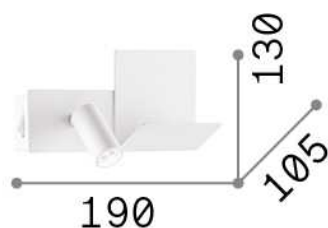

General info

Indoor - Wall lamps

| | |
|--------------|-------------------------|
| Ean | 8021696291796 |
| Item | KOMODO-1 AP NERO |
| Installation | Wall lamps |
| Guarantee | 5 years |
| Gross weight | 0.98 kg |
| Volume | 0.006006 m ³ |

Technical info

| | |
|-----------------------|--|
| Net weight | 0.7 kg |
| Insulation class | II |
| Protection index | IP20 |
| Compliance | CE |
| Operating temperature | 0° ~ +40 °C |
| Dimmer | NO, On-Off |
| Power output | 220-240 V AC 50/60 Hz Integrated switch button Integrated USB socket |
| Power supply | In-built, included Replaceable (by qualified operators only), electronic |
| Adjustability | vert. 0°-90°, orizz. 0°-180° |

Source info

| | |
|------------------------|---|
| Integrated source | Integrated LED module |
| Replaceable source | Replaceable (by qualified operators only) |
| Power | 4,5 W |
| Emission | Direct |
| Max consumption | max 4,50 W |
| Features LED | LED SMD |
| CCT LED | 3000 K |
| Duration LED (t. 25°C) | 20000 h |
| CRI | > 80 |
| Light beam | 25° |
| Light beam flux | 250 lm |
| Useful light flux | 210 lm |
| Photobiological risk | 2 |
| Standby power | < 0.50 W |