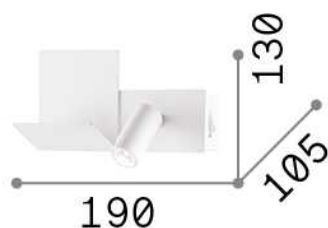

General info

Indoor - Wall lamps

Ean	8021696306810
Item	KOMODO-2 AP BIANCO
Installation	Wall lamps
Guarantee	5 years
Gross weight	0.83 kg
Volume	0.006006 m ³

Technical info

Net weight	0.7 kg
Insulation class	II
Protection index	IP20
Compliance	CE
Operating temperature	0° ~ +40 °C
Dimmer	NO, On-Off
Power output	220-240 V AC 50/60 Hz Integrated switch button Integrated USB socket
Power supply	In-built, included Replaceable (by qualified operators only), electronic
Adjustability	vert. 0°-90°, orizz. 0°-180°

Source info

Integrated source	Integrated LED module
Replaceable source	Replaceable (by qualified operators only)
Power	4,5 W
Emission	Direct
Max consumption	max 4,50 W
Features LED	LED SMD
CCT LED	3000 K
Duration LED (t. 25°c)	20000 h
CRI	> 80
Light beam	25°
Light beam flux	250 lm
Useful light flux	210 lm
Photobiological risk	2
Standby power	< 0.50 W