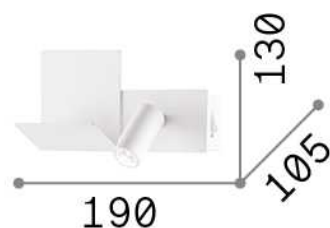

Net weight	0.7 kg
Insulation class	II
Protection index	IP20
Compliance	CE
Operating temperature	0° ~ +40 °C
Dimmer	NO, On-Off
Power output	220-240 V AC 50/60 Hz Integrated switch button Integrated USB socket
Power supply	In-built, included Replaceable (by qualified operators only), electronic
Adjustability	vert. 0°-90°, orizz. 0°-180°

Source info

Integrated source	Integrated LED module
Replaceable source	Replaceable (by qualified operators only)
Power	4,5 W
Emission	Direct
Max consumption	max 4,50 W
Features LED	LED SMD
CCT LED	3000 K
Duration LED (t. 25°c)	20000 h
CRI	> 80
Light beam	25°
Light beam flux	250 lm
Useful light flux	210 lm
Photobiological risk	2
Standby power	< 0.50 W