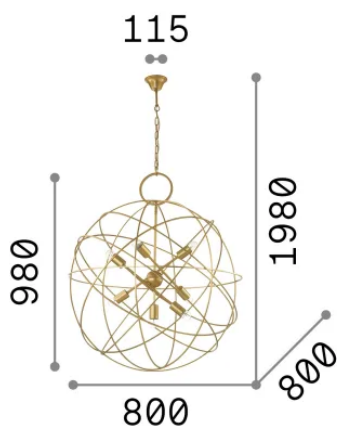

General info

Indoor - Suspensions

Ean	8021696156033
Item	KONSE SP7
Installation	Suspensions
Warranty	5 years
Gross weight	0.8 kg
Volume	0.7371 m ³

Technical info

Net weight	4.6 kg
Insulation class	I
Protection index	IP20
Compliance	CE
Operating temperature	0° ~ +40 °C
Dimmer	Non-dimmable
Power output	220-240 V AC
Power supply	Not required

Source info

Integrated source	Light bulb (not included)
Replaceable source	No
Power	E27 max 7 x 60 W
Emission	Diffuse
Max consumption	-
Recommended bulb	119571 E27 GOCCIA 08W 3000K CRI80 TRASP