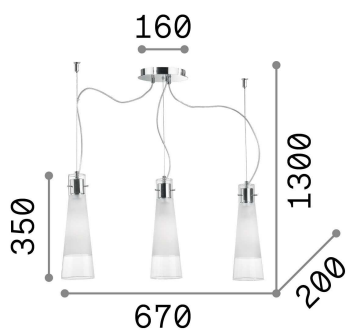

General info

Indoor - Suspensions

Ean	8021696033952
Item	KUKY SP3
Installation	Suspensions
Guarantee	5 years
Gross weight	3.34 kg
Volume	0.046354 m ³

Technical info

Net weight	2.51 kg
Insulation class	I
Protection index	IP20
Compliance	CE
Operating temperature	0° ~ +40 °C
Dimmer	Determined by the light bulb
Power output	220-240 V AC
Power supply	Not required

Source info

Integrated source	Light bulb (not included)
Replaceable source	No
Power	E27 max 3 x 60 W
Emission	Diffuse
Max consumption	-