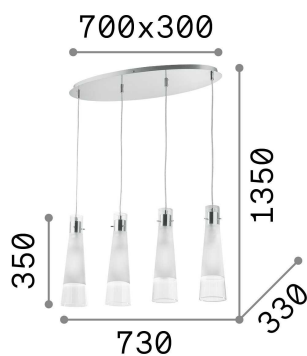

General info

Indoor - Suspensions

Ean	8021696023038
Item	KUKY SP4
Installation	Suspensions
Guarantee	5 years
Gross weight	5.96 kg
Volume	0.07656 m ³

Technical info

Net weight	4.58 kg
Insulation class	I
Protection index	IP20
Compliance	CE
Operating temperature	0° ~ +40 °C
Dimmer	Determined by the light bulb
Power output	220-240 V AC
Power supply	Not required

Source info

Integrated source	Light bulb (not included)
Replaceable source	No
Power	E27 max 4 x 60 W
Emission	Diffuse
Max consumption	-