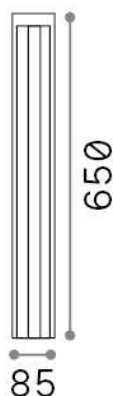

General info

Outdoor - Floor lamps

Ean	8021696306834
Item	KURT PT ANTRACITE 3000K
Installation	Floor lamps
Guarantee	5 years
Gross weight	2.2 kg
Volume	0.006002 m ³

Technical info

Net weight	1.93 kg
Insulation class	I
Protection index	IP54
Compliance	CE
Operating temperature	-15° ~ +45 °C
Dimmer	NO, On-Off
Power output	100-240 V AC 50/60 Hz
Power supply	In-built, included NO, electronic

Source info

Integrated source	Integrated LED module
Repleaceable source	No
Power	12 W
Emission	Direct Asymmetrical
Max consupcion	max 12,00 W
Features LED	LED COB
CCT LED	3000 K
Duration LED (t. 25°C)	30000 h
CRI	> 80
SDCM	3
Light beam	-
Light beam flux	1200 lm
Useful light flux	240 lm
Photobiological risk	1