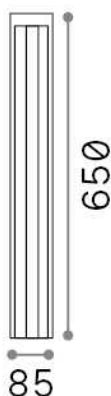

General info

Outdoor - Floor lamps

Ean	8021696306872
Item	KURT PT NERO 3000K
Installation	Floor lamps
Guarantee	5 years
Gross weight	2.2 kg
Volume	0.006002 m ³

Technical info

Net weight	1.93 kg
Insulation class	I
Protection index	IP54
Compliance	CE
Operating temperature	-15° ~ +45 °C
Dimmer	NO, On-Off
Power output	100-240 V AC 50/60 Hz
Power supply	In-built, included NO, electronic

Source info

Integrated source	Integrated LED module
Replaceable source	No
Power	12 W
Emission	Direct Asymmetrical
Max consumption	max 12,00 W
Features LED	LED COB
CCT LED	3000 K
Duration LED (t. 25°C)	30000 h
CRI	> 80
SDCM	3
Light beam	-
Light beam flux	1200 lm
Useful light flux	240 lm
Photobiological risk	1