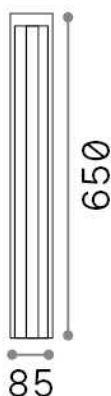

General info

Outdoor - Floor lamps

Ean	8021696293172
Item	KURT PT NERO 4000K
Installation	Floor lamps
Guarantee	5 years
Gross weight	2.2 kg
Volume	0.006002 m ³

Technical info

Net weight	1.93 kg
Insulation class	I
Protection index	IP54
Compliance	CE
Operating temperature	-15° ~ +45 °C
Dimmer	NO, On-Off
Power output	100-240 V AC 50/60 Hz
Power supply	In-built, included NO, electronic

Source info

Integrated source	Integrated LED module
Replaceable source	No
Power	12 W
Emission	Direct Asymmetrical
Max consumption	max 12,00 W
Features LED	LED COB
CCT LED	4000 K
Duration LED (t. 25°C)	30000 h
CRI	> 80
SDCM	3
Light beam	-
Light beam flux	1250 lm
Useful light flux	250 lm
Photobiological risk	1