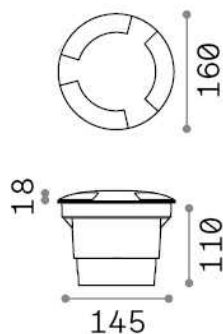

## Outdoor - Recessed lights

<b>Ean</b>	8021696120362
<b>Item</b>	LANDING PT BIG
<b>Installation</b>	Recessed lights
<b>Guarantee</b>	5 years
<b>Gross weight</b>	0.83 kg
<b>Volume</b>	0.00431 m <sup>3</sup>

## Technical info

<b>Net weight</b>	0.74 kg
<b>Insulation class</b>	II
<b>Protection index</b>	IP67
<b>Compliance</b>	CE
<b>Operating temperature</b>	-15° ~ +45 °C
<b>Dimmer</b>	Determined by the light bulb
<b>Power output</b>	220-240 V AC
<b>Power supply</b>	Not required
<b>Load resistance</b>	IK10