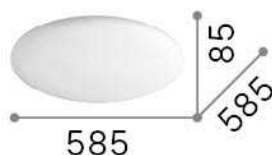

General info

Indoor - Ceiling lamps

Ean	8021696261188
Item	LEVEL PL D58
Installation	Ceiling lamps
Guarantee	5 years
Gross weight	7.26 kg
Volume	0.090838 m ³

Technical info

Net weight	5.2 kg
Insulation class	II
Protection index	IP20
Compliance	CE
Operating temperature	0° ~ +40 °C
Dimmer	NO, On-Off
Power output	220-240 V AC 50/60 Hz
Power supply	In-built, included Replaceable (by qualified operators only), electronic

Source info

Integrated source	Integrated LED module
Replaceable source	Replaceable (by qualified operators only)
Power	LED 37,5 W
Emission	Diffuse
Max consumption	max 37,50 W
Features LED	LED SMD module
CCT LED	3000 K
Duration LED (t. 25°C)	17500 h
CRI	> 80
Light beam flux	3300 lm
Useful light flux	2950 lm
Bulb included	1 - E14 OLIVA 4W 3000K CRI80 SATIN