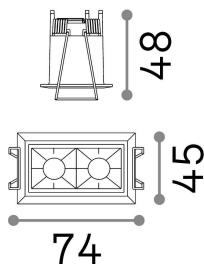

## Technical - Recessed lights

<b>Ean</b>	8021696206196
<b>Item</b>	LIKA FI TRIM 06W 3000K WH
<b>Installation</b>	Recessed lights
<b>Guarantee</b>	5 years
<b>Gross weight</b>	0.21 kg
<b>Volume</b>	0.00048 m <sup>3</sup>

## Source info

<b>Integrated source</b>	Integrated LED module
<b>Replaceable source</b>	Replaceable (by qualified operators only)
<b>Power</b>	6 W
<b>Emission</b>	Direct
<b>Max consumption</b>	max 5,50 W
<b>Features LED</b>	LED SMD OSRAM
<b>CCT LED</b>	3000 K
<b>Duration LED (t. 25°C)</b>	50000 h
<b>CRI</b>	> 90
<b>Light beam</b>	29°
<b>UGR Maximum</b>	< 16
<b>Light beam flux</b>	480 lm
<b>Useful light flux</b>	430 lm
<b>Photobiological risk</b>	2