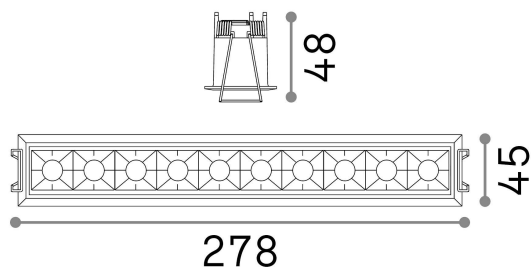

General info

Technical - Recessed lights

Ean	8021696267883
Item	LIKA FI TRIM 20W 4000K WH
Installation	Recessed lights
Guarantee	5 years
Gross weight	0.63 kg
Volume	0.001556 m ³

Technical info

Net weight	0.48 kg
Insulation class	II
Protection index	IP20
Compliance	CE
Operating temperature	0° ~ +40 °C
Dimmer	NO, On-Off
Power output	220-240 V AC 50/60 Hz
Power supply	Separate, included Replaceable (by qualified operators only), electronic
Recessed specifications	273 x 37 - h. ≥ 70 , 3-30
Accessories not included	Dimmable driver

Source info

Integrated source	Integrated LED module
Replaceable source	Replaceable (by qualified operators only)
Power	20 W
Emission	Direct
Max consumption	max 19,50 W
Features LED	LED SMD OSRAM
CCT LED	4000 K
Duration LED (t. 25°C)	50000 h
CRI	> 90
Light beam	29°
UGR Maximum	< 16
Light beam flux	1850 lm
Useful light flux	1650 lm
Photobiological risk	2