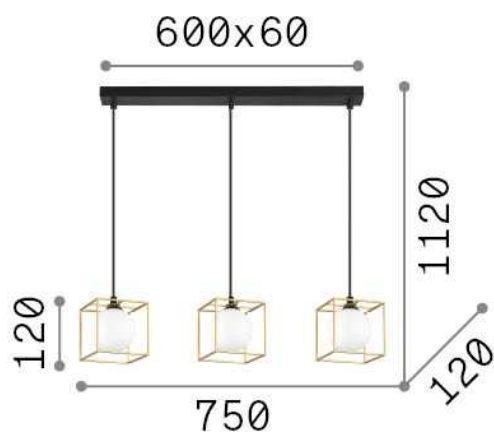

General info

Indoor - Suspensions

Ean	8021696327846
Item	LINGOTTO SP3 SINGLE NERO
Installation	Suspensions
Guarantee	5 years
Gross weight	2.26 kg
Volume	0.04424 m ³

Technical info

Net weight	2.26 kg
Insulation class	I
Protection index	IP20
Compliance	CE
Operating temperature	0° ~ +40 °C
Dimmer	Determined by the light bulb
Power output	220-240 V AC
Power supply	Not required

Source info

Integrated source	Light bulb (included)
Replaceable source	No
Power	G9 max 3 x 4 W
Emission	Diffuse
Max consumption	-
Bulb included	1 - E14 OLIVA 4W 3000K CRI80 SATIN