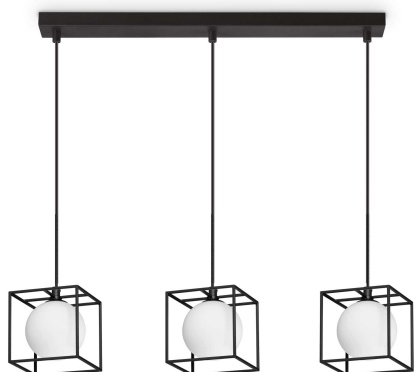

General info

Indoor - Suspensions

Ean	8021696327846
Item	LINGOTTO SP3 SINGLE NERO
Installation	Suspensions
Guarantee	5 years
Gross weight	2.26 kg
Volume	0.04424 m ³

Technical info

Net weight	2.26 kg
Insulation class	I
Protection index	IP20
Compliance	CE
Operating temperature	0° ~ +40 °C
Dimmer	Determined by the light bulb
Power output	220-240 V AC
Power supply	Not required

Source info

Integrated source	Light bulb (included)
Replaceable source	No
Power	G9 max 3 x 4 W
Emission	Diffuse
Max consumption	-
Bulb included	1 - E14 OLIVA 4W 3000K CRI80 SATIN