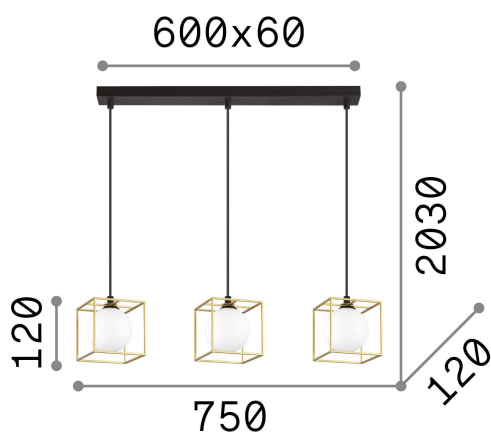

General info

Indoor - Suspensions

Ean	8021696251110
Item	LINGOTTO SP3 SINGLE OTTONE
Installation	Suspensions
Guarantee	5 years
Gross weight	2.97 kg
Volume	0.04424 m ³

Technical info

Net weight	2.26 kg
Insulation class	I
Protection index	IP20
Compliance	CE
Operating temperature	0° ~ +40 °C
Dimmer	Determined by the light bulb
Power output	220-240 V AC
Power supply	Not required

Source info

Integrated source	Light bulb (included)
Replaceable source	Replaceable
Power	G9 max 3 x 4 W
Emission	Diffuse
Max consumption	-
Bulb included	1 - E14 OLIVA 4W 3000K CRI80 SATIN