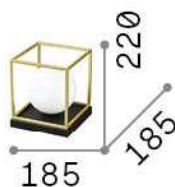

General info

Indoor - Table lamps

Ean	8021696327877
Item	LINGOTTO TL1 BIG NERO
Installation	Table lamps
Guarantee	5 years
Gross weight	1.32 kg
Volume	0.019866 m ³

Technical info

Net weight	1.32 kg
Insulation class	II
Protection index	IP20
Compliance	CE
Operating temperature	0° ~ +40 °C
Dimmer	NO
Power output	220-240 V AC Integrated switch button
Power supply	Not required

Source info

Integrated source	Light bulb (not included)
Replaceable source	No
Power	E14 max 1 x 28 W
Emission	Diffuse
Max consumption	-