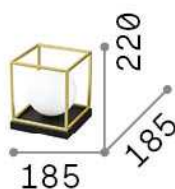

General info

Indoor - Table lamps

Ean	8021696251127
Item	LINGOTTO TL1 BIG OTTONE
Installation	Table lamps
Guarantee	5 years
Gross weight	1.77 kg
Volume	0.019866 m ³

Technical info

Net weight	1.32 kg
Insulation class	II
Protection index	IP20
Compliance	CE
Operating temperature	0° ~ +40 °C
Dimmer	NO
Power output	220-240 V AC Integrated switch button
Power supply	Not required

Source info

Integrated source	Light bulb (not included)
Replaceable source	No
Power	E14 max 1 x 28 W
Emission	Diffuse
Max consumption	-