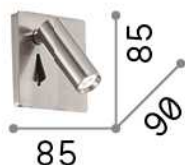

General info

Indoor - Wall lamps

Ean	8021696250106
Item	LITE AP BIANCO
Installation	Wall lamps
Guarantee	5 years
Gross weight	0.5 kg
Volume	0.0008 m ³

Technical info

Net weight	0.34 kg
Insulation class	I
Protection index	IP20
Compliance	CE
Operating temperature	0° ~ +40 °C
Dimmer	NO, On-Off
Power output	220-240 V AC 50/60 Hz Integrated switch button
Power supply	Separate, included Replaceable (by qualified operators only), electronic
Adjustability	YES

Source info

Integrated source	Integrated LED module
Replaceable source	Replaceable (by qualified operators only)
Power	LED 3 W
Emission	Direct
Max consumption	max 3,00 W
Features LED	LED SMD
CCT LED	3000 K
Duration LED (t. 25°C)	20000 h
CRI	> 80
Light beam	23°
Light beam flux	200 lm
Useful light flux	130 lm
Photobiological risk	2
Bulb included	1 - E14 OLIVA 4W 3000K CRI80 SATIN