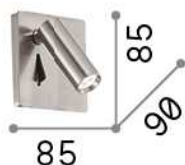

General info

Indoor - Wall lamps

Ean	8021696250113
Item	LITE AP NERO
Installation	Wall lamps
Guarantee	5 years
Gross weight	0.5 kg
Volume	0.0008 m ³

Technical info

Net weight	0.34 kg
Insulation class	I
Protection index	IP20
Compliance	CE
Operating temperature	0° ~ +40 °C
Dimmer	NO, On-Off
Power output	220-240 V AC 50/60 Hz Integrated switch button
Power supply	Separate, included Replaceable (by qualified operators only), electronic
Adjustability	YES

Source info

Integrated source	Integrated LED module
Replaceable source	Replaceable (by qualified operators only)
Power	LED 3 W
Emission	Direct
Max consumption	max 3,00 W
Features LED	LED SMD
CCT LED	3000 K
Duration LED (t. 25°C)	20000 h
CRI	> 80
Light beam	23°
Light beam flux	200 lm
Useful light flux	130 lm
Photobiological risk	2
Bulb included	1 - E14 OLIVA 4W 3000K CRI80 SATIN