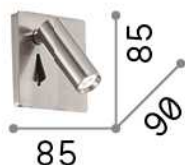

## Indoor - Wall lamps

<b>Ean</b>	8021696250120
<b>Item</b>	LITE AP OTTONE
<b>Installation</b>	Wall lamps
<b>Guarantee</b>	5 years
<b>Gross weight</b>	0.5 kg
<b>Volume</b>	0.0008 m <sup>3</sup>

## Source info

<b>Integrated source</b>	Integrated LED module
<b>Replaceable source</b>	Replaceable (by qualified operators only)
<b>Power</b>	LED 3 W
<b>Emission</b>	Direct
<b>Max consumption</b>	max 3,00 W
<b>Features LED</b>	LED SMD
<b>CCT LED</b>	3000 K
<b>Duration LED (t. 25°C)</b>	20000 h
<b>CRI</b>	> 80
<b>Light beam</b>	23°
<b>Light beam flux</b>	200 lm
<b>Useful light flux</b>	130 lm
<b>Photobiological risk</b>	2
<b>Bulb included</b>	1 - E14 OLIVA 4W 3000K CRI80 SATIN