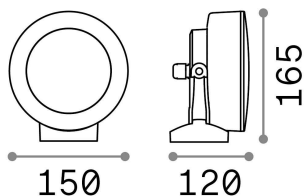

General info

Outdoor - Wall lamps

Ean	8021696145303
Item	LITIO AP1 BIANCO
Installation	Wall lamps
Guarantee	5 years
Gross weight	0.8 kg
Volume	0.00442 m ³

Technical info

Net weight	0.69 kg
Insulation class	II
Protection index	IP66
Compliance	CE
Operating temperature	-60° ~ +90 °C
Dimmer	Determined by the light bulb
Power output	220-240 V AC
Power supply	Not required
Load resistance	IK10
Adjustability	YES

Source info

Integrated source	Light bulb (included, settable CCT 3000 / 4000 / 6500 K)
Repleaceable source	Replaceable
Power	GX53 max 1 x 10 W
Emission	Direct
Max consumption	-
Bulb included	1 - E14 OLIVA 4W 3000K CRI80 SATIN