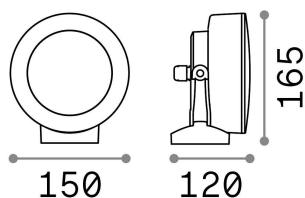

General info

Outdoor - Wall lamps

Ean	8021696145327
Item	LITIO AP1 GRIGIO
Installation	Wall lamps
Guarantee	5 years
Gross weight	0.8 kg
Volume	0.00442 m ³

Technical info

Net weight	0.69 kg
Insulation class	II
Protection index	IP66
Compliance	CE
Operating temperature	-60° ~ +90 °C
Dimmer	Determined by the light bulb
Power output	220-240 V AC
Power supply	Not required
Load resistance	IK10
Adjustability	YES

Source info

Integrated source	Light bulb (included, settable CCT 3000 / 4000 / 6500 K)
Repleaceable source	Replaceable
Power	GX53 max 1 x 10 W
Emission	Direct
Max consumption	-
Bulb included	1 - E14 OLIVA 4W 3000K CRI80 SATIN