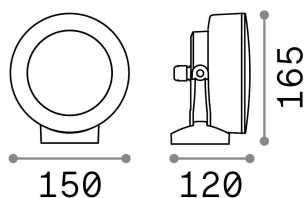

General info

Outdoor - Wall lamps

Ean	8021696145341
Item	LITIO AP1 NERO
Installation	Wall lamps
Guarantee	5 years
Gross weight	0.8 kg
Volume	0.00442 m ³

Technical info

Net weight	0.69 kg
Insulation class	II
Protection index	IP66
Compliance	CE
Operating temperature	-60° ~ +90 °C
Dimmer	Determined by the light bulb
Power output	220-240 V AC
Power supply	Not required
Load resistance	IK10
Adjustability	YES

Source info

Integrated source	Light bulb (included, settable CCT 3000 / 4000 / 6500 K)
Replaceable source	Replaceable
Power	GX53 max 1 x 10 W
Emission	Direct
Max consumption	-
Bulb included	1 - E14 OLIVA 4W 3000K CRI80 SATIN