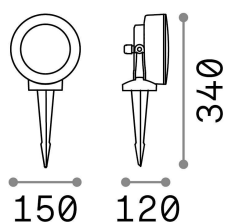

General info

Outdoor - Spotlights

Ean	8021696145358
Item	LITIO PR1 NERO
Installation	Spotlights
Guarantee	5 years
Gross weight	0.78 kg
Volume	0.00442 m ³

Technical info

Net weight	0.73 kg
Insulation class	II
Protection index	IP66
Compliance	CE
Operating temperature	-60° ~ +90 °C
Dimmer	Determined by the light bulb
Power output	220-240 V AC
Power supply	Not required
Load resistance	IK10
Adjustability	YES

Source info

Integrated source	Light bulb (included, settable CCT 3000 / 4000 / 6500 K)
Replaceable source	Replaceable
Power	GX53 max 1 x 10 W
Emission	Direct
Max consumption	-
Bulb included	1 - E14 OLIVA 4W 3000K CRI80 SATIN