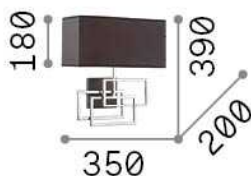

General info

Indoor - Wall lamps

Ean	8021696201092
Item	LUXURY AP1
Installation	Wall lamps
Guarantee	5 years
Gross weight	1.94 kg
Volume	0.037107 m ³

Technical info

Net weight	1.22 kg
Insulation class	I
Protection index	IP20
Compliance	CE
Operating temperature	0° ~ +40 °C
Dimmer	Determined by the light bulb
Power output	220-240 V AC
Power supply	Not required

Source info

Integrated source	Light bulb (not included)
Replaceable source	No
Power	E27 max 1 x 60 W
Emission	Direct + Indirect
Max consumption	-