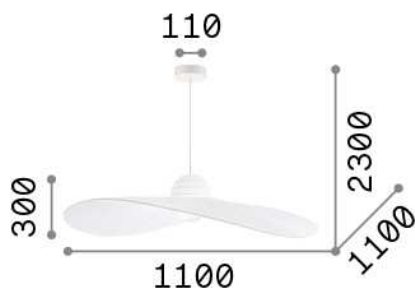

General info

Indoor - Suspensions

Ean	8021696219875
Item	MADAME SP1 AVORIO
Installation	Suspensions
Guarantee	5 years
Gross weight	3.2 kg
Volume	-

Technical info

Net weight	2.56 kg
Insulation class	II
Protection index	IP20
Compliance	CE
Operating temperature	0° ~ +40 °C
Dimmer	Determined by the light bulb
Power output	220-240 V AC
Power supply	Not required

Source info

Integrated source	Light bulb (not included)
Replaceable source	No
Power	E27 max 1 x 60 W
Emission	Direct
Max consumption	-