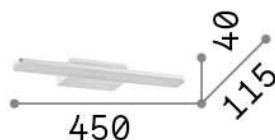

## Indoor - Wall lamps

<b>Ean</b>	8021696287652
<b>Item</b>	MAKE-UP AP D45
<b>Installation</b>	Wall lamps
<b>Guarantee</b>	5 years
<b>Gross weight</b>	1.44 kg
<b>Volume</b>	0.006732 m <sup>3</sup>

## Source info

<b>Integrated source</b>	Integrated LED module
<b>Replaceable source</b>	No
<b>Power</b>	LED 12 W
<b>Emission</b>	Direct
<b>Max consumption</b>	max 12,00 W
<b>Features LED</b>	LED SMD
<b>CCT LED</b>	3000 K
<b>Duration LED (t. 25°C)</b>	50000 h
<b>CRI</b>	> 80
<b>Light beam</b>	105°
<b>Light beam flux</b>	1250 lm
<b>Useful light flux</b>	1050 lm
<b>Photobiological risk</b>	1
<b>Bulb included</b>	1 - E14 OLIVA 4W 3000K CRI80 SATIN