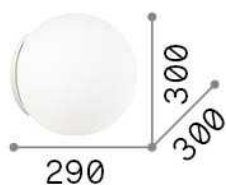

Source info

Integrated source	Light bulb (not included)
Replaceable source	No
Power	E27 max 1 x 42 W
Emission	Diffuse
Max consumption	-