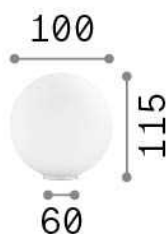

General info

Indoor - Table lamps

Ean	8021696310817
Item	MAPA BIANCO TL1 D10
Installation	Table lamps
Guarantee	5 years
Gross weight	0.48 kg
Volume	0.002574 m ³

Technical info

Net weight	0.28 kg
Insulation class	II
Protection index	IP20
Compliance	CE
Operating temperature	0° ~ +40 °C
Dimmer	Determined by the light bulb
Power output	220-240 V AC Integrated switch button
Power supply	Not required

Source info

Integrated source	Light bulb (included)
Replaceable source	No
Power	G9 max 1 x 4 W
Emission	Diffuse
Max consumption	-
Bulb included	1 - E14 OLIVA 4W 3000K CRI80 SATIN