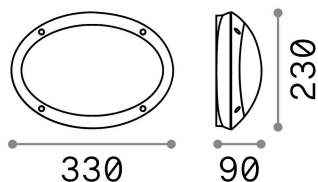

General info

Outdoor - Wall lamps

Ean	8021696096711
Item	MEDEA-1 AP1 BIANCO
Installation	Wall lamps
Guarantee	5 years
Gross weight	1 kg
Volume	0.01088 m ³

Technical info

Net weight	0.8 kg
Insulation class	II
Protection index	IP66
Compliance	CE
Operating temperature	-15° ~ +45 °C
Dimmer	Determined by the light bulb
Power output	220-240 V AC
Power supply	Not required
Load resistance	IK10