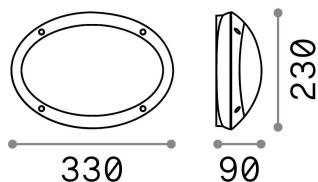

General info

Outdoor - Wall lamps

Ean	8021696096704
Item	MEDEA-1 AP1 NERO
Installation	Wall lamps
Guarantee	5 years
Gross weight	1 kg
Volume	0.01088 m ³

Technical info

Net weight	0.8 kg
Insulation class	II
Protection index	IP66
Compliance	CE
Operating temperature	-15° ~ +45 °C
Dimmer	Determined by the light bulb
Power output	220-240 V AC
Power supply	Not required
Load resistance	IK10